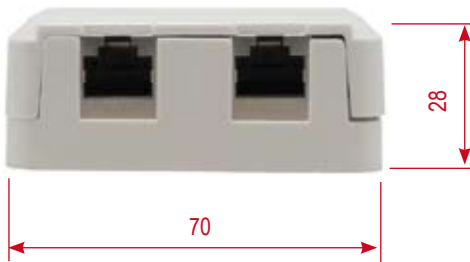

► Cotation

Description	Référence	Code barre	Poids net	Poids brut
Prise murale monobloc blindée CAT6 - 2 voies Cat6 surface mounted box shielded - 2 sockets	BM-CAT6B/2	3700224706692	0,09 Kg	0,097 Kg